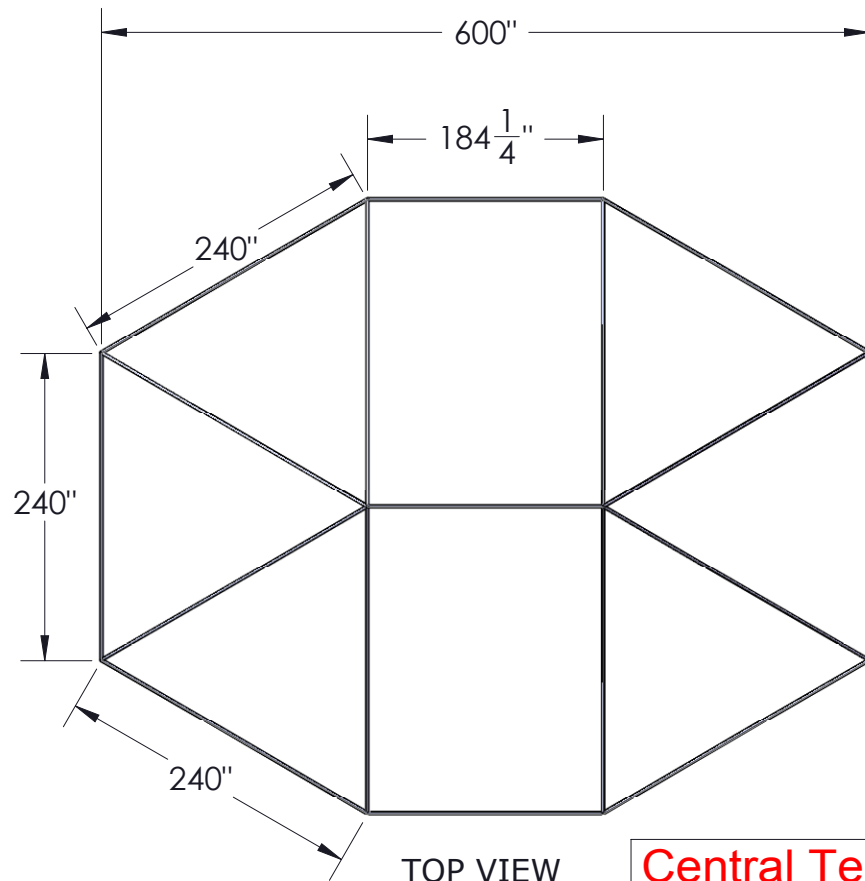

FRONT VIEW

RIGHT VIEW

TOP VIEW

Central Tent
 Commercial Frame Tent
 818-980-1344

26480 Summit Circle
 Santa Clarita, CA 91350
 USA
 sales@centraltent.com
 818-980-7957 Fax

TOLERANCES
 .X = ± .4
 .XX = ± .20
 .XXX = ± .01
 ANGLES ± 3°
 UNLESS SPECIFIED.

DESCRIPTION	HEXAGON 40' X 50'
DRAWN BY	DATE
APPROVAL	DRAWING NO.