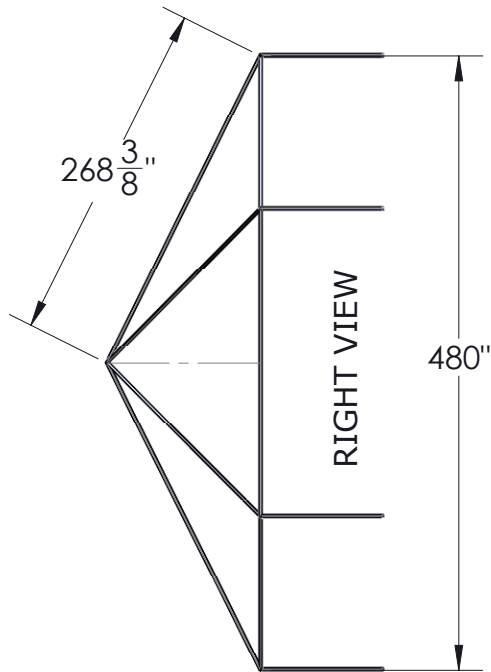

FRONT VIEW

RIGHT VIEW

TOP VIEW

Central Tent
 Commercial Frame Tent
 818-980-1344

26480 Summit Circle
 Santa Clarita, CA 91350
 USA
 sales@centraltent.com
 818-980-7957 Fax

TOLERANCES
 .X = ± .4
 .XX = ± .20
 .XXX = ± .01
 ANGLES ± 3°
 UNLESS SPECIFIED.

DESCRIPTION	HEXAGON 40' X 50'
DRAWN BY	DATE
APPROVAL	DRAWING NO.